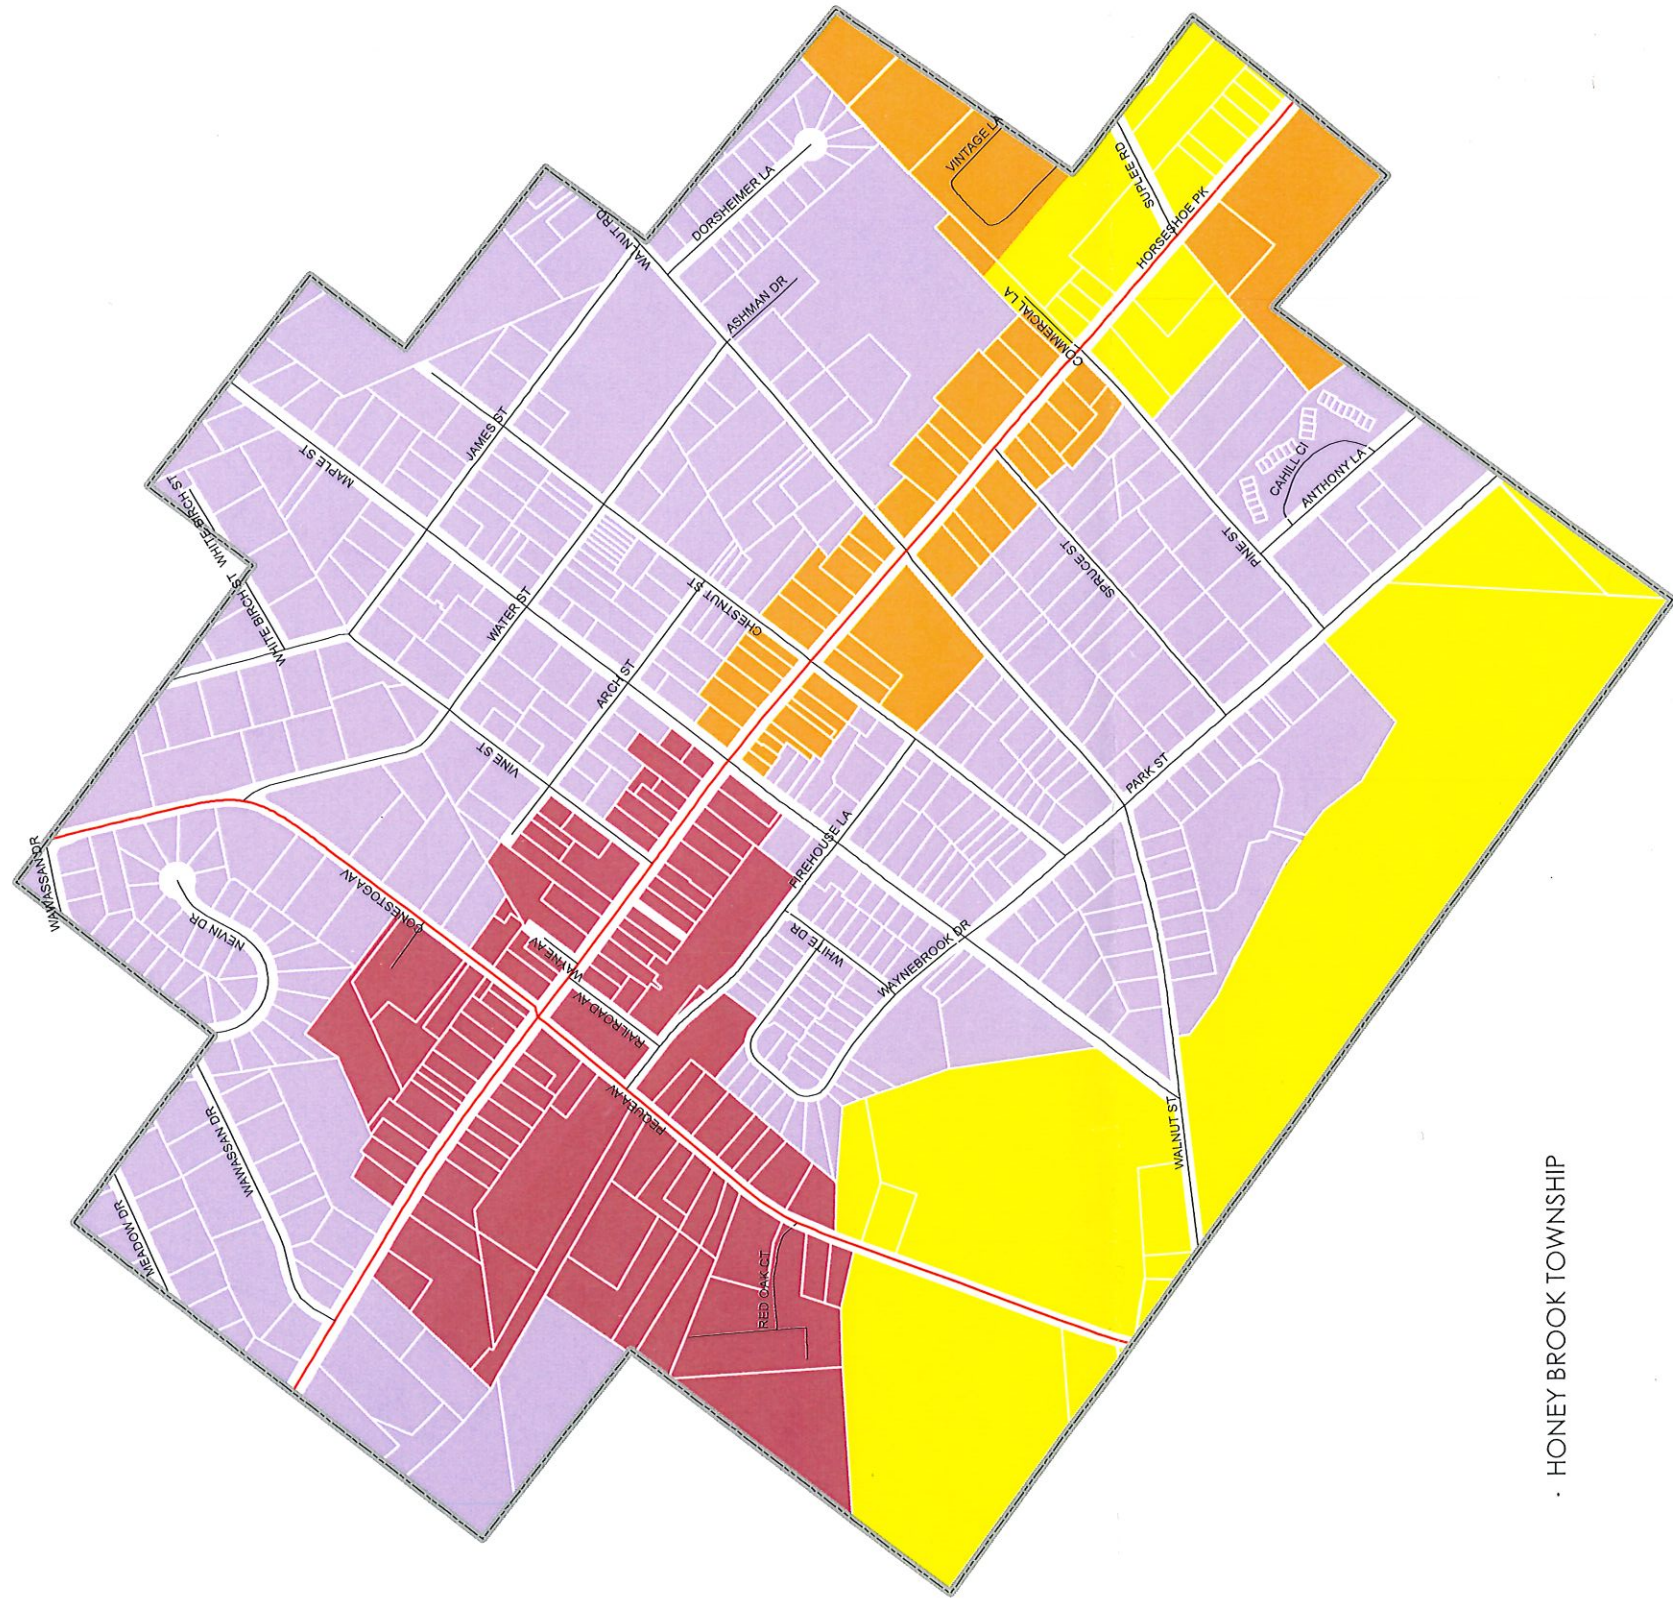

Official Zoning Map

Honey Brook Borough, Chester County

HONEY BROOK TOWNSHIP

HONEY BROOK TOWNSHIP

Legend

- Mixed Use - Residential District
- Mixed Use - Commercial District
- Neighborhood Residential District
- Town Center District

THIS IS TO CERTIFY THAT THE OFFICIAL ZONING MAP SUPERSEDES AND REPLACES THE OFFICIAL ZONING MAP ADOPTED NOVEMBER 18, 2002, AS PART OF ORDINANCE NO. 177-2002 OF HONEY BROOK BOROUGH, CHESTER COUNTY, PENNSYLVANIA

DULY ENACTED BY THE COUNCIL OF HONEY BROOK BOROUGH, CHESTER COUNTY, PENNSYLVANIA, THIS _____ DAY OF _____ 2018, IN LAWFUL SESSION DULY ASSEMBLED.

ATTEST:

HONEY BROOK BOROUGH COUNCIL

**BRANDYWINE
CONSERVANCY**
PO Box 141,
Route 1,
Chadds Ford, PA 19317